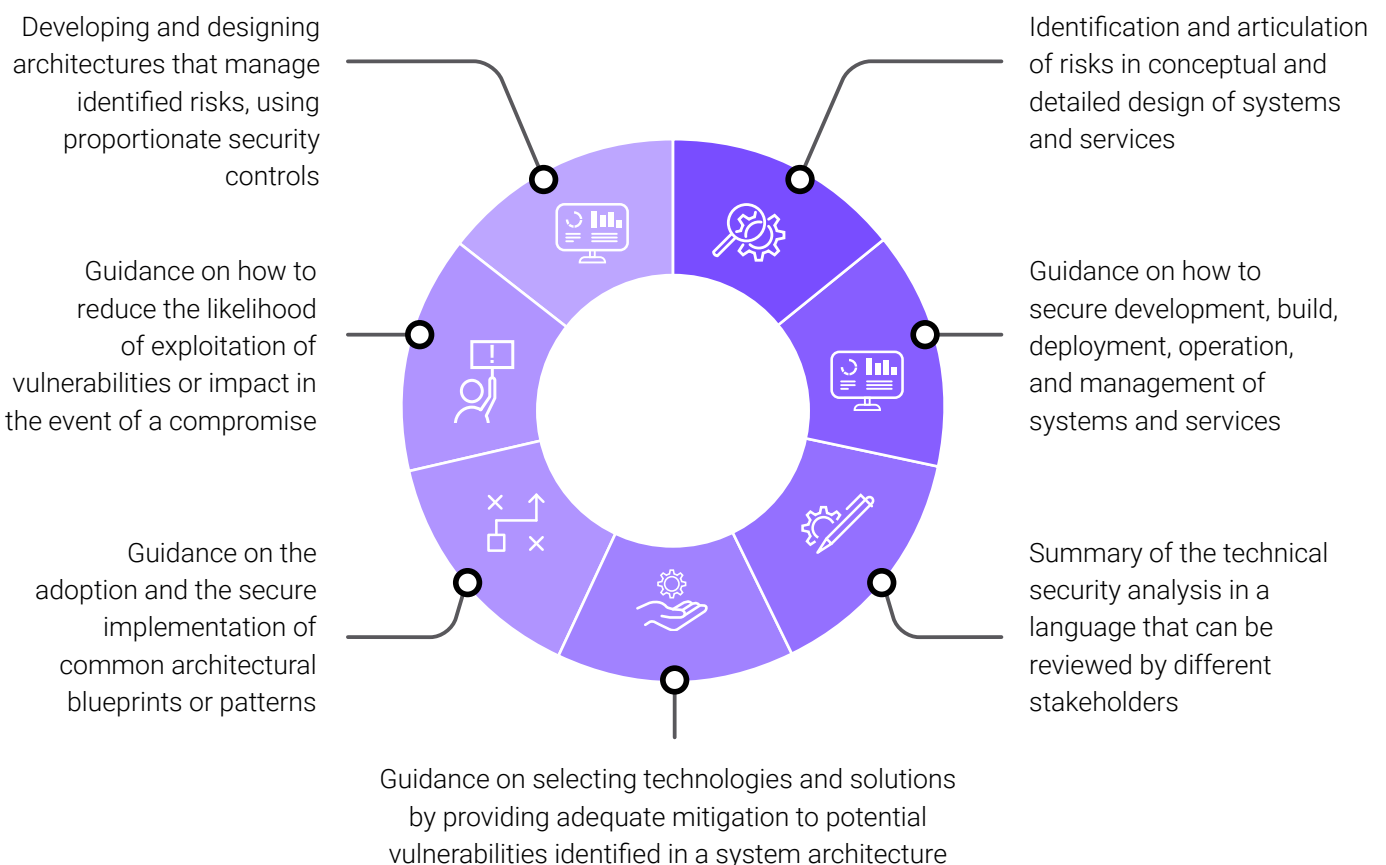

Security Architecture

Offering an agile delivery approach, encompassing preventive, detective, and corrective measures, to protect the enterprise security posture. Crafting and upholding Security and Technical Architecture, along with ITHC scoping. Devising solutions that mitigate risks, ensure security is a business enabler, which in turn guarantees favourable business results

HACKING DETECTED

Service Offering

We develop clear designs and reports to provide in-depth security control specifications, using the architecture lifecycle and adhering to NCSC standards consisting of: