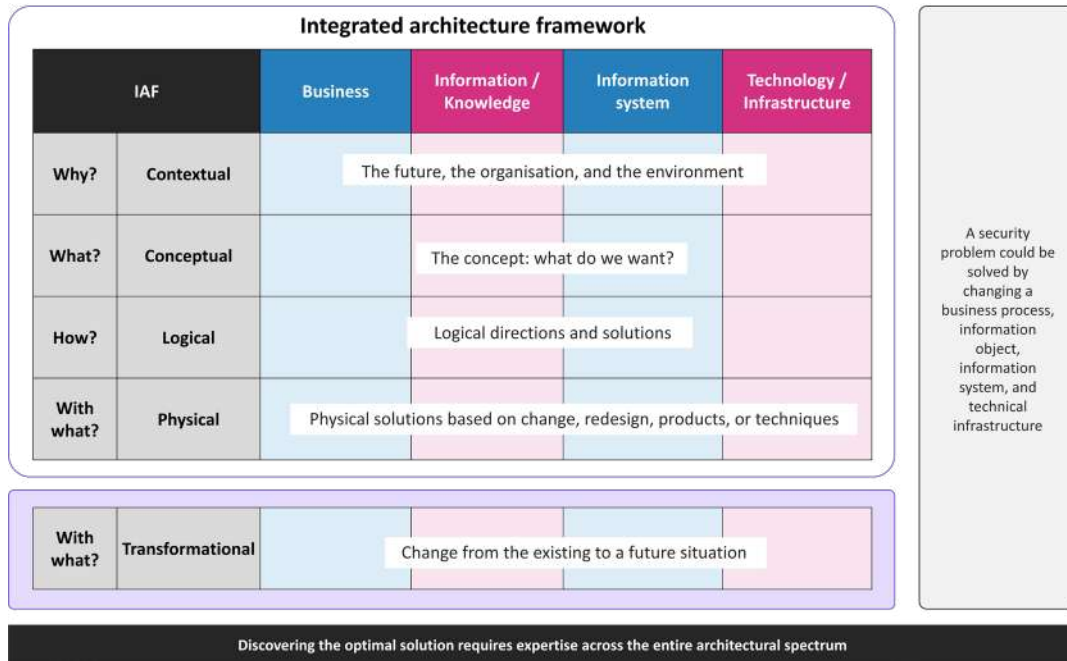

Our objective is to ensure organisations are provided industry best practice strategies by offering the following:

Key Service Features

- Selecting the relevant products, components, and techniques
- Ensuring designs are risk adverse and apply adequate controls
- Designing and implementing fitting architectural solutions
- Adhering to and incorporating security industry best practice
- Including the core security technologies in the architecture solutions
- Reporting on security vulnerabilities and techniques for defence
- Adherence and compliance with key features of pertinent security architectures
- Designing and developing documented processes
- Developing processes to maintain the security of a system
- Delivered for all security classifications from OFFICIAL to Above-SECRET

Key Service Benefits

- Strong security architecture leading to fewer security breaches
- Aiding organisations to identify assets of critical importance
- Proactive security measures, saving on downtime and business impact
- Mitigating disciplinary fines in the event of a breach
- Compliance with key data security standards
- Prevent loss of business confidence, credibility, and trust
- Provides confidence to stakeholders over service security
- Cuts expenses by addressing security concerns proactively during project initiation
- Ensuring security is a business enabler

Office locations:

London | Birmingham | Bristol | Cardiff | Chelmsford | Edinburgh | Manchester | Sheffield